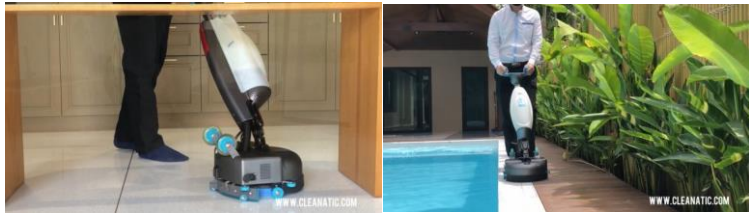

Scan for How to operate

Morning
Afternoon
Evening

Any time is **Cmop** time

Make your life clean easier as professional with C-Mop auto mini scrubber. You can clean everywhere and any time.

This is the cleaning innovation, a combination of conventional cleaning (mop) and professional cleaning (auto scrubber). More compact, flexible and faster, but still great performance and safe as professional cleaning machine. Good for deep cleaning, even clean the edge or under obstacles.

**CLEAN AS
PROFESSIONAL, BUT
MORE FLEXIBLE,
SAFER AND FASTER**

PRODUCT SPECIFICATION

Model	:	•C-8041
Working capacity	:	•1000 sqm/ hr
Solution tank capacity	:	•1800 ml
Recovery tank capacity	:	•3600 ml
machine weight with batteries	:	•13.56 kg
Brushes speed	:	•180 rpm
Working time	:	•90 min
Brushes diameter	:	•11 inches
Machine Size	:	•1115H*370L*400W
Battery	:	•Lithium Ion 36V 5.2Ah